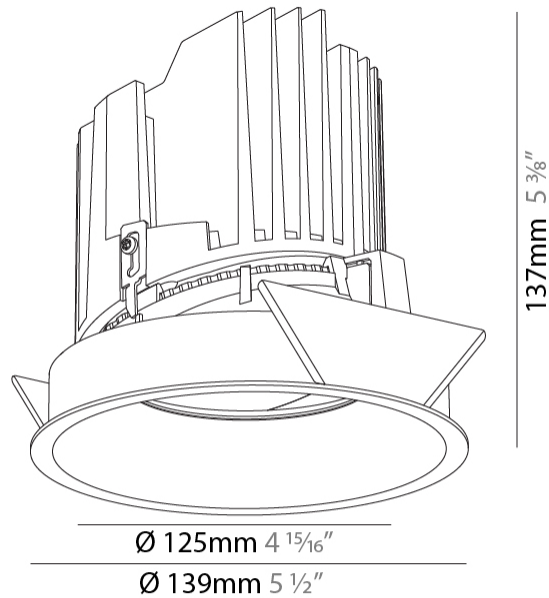

PHYSICAL

Shape: Round
Diameter (mm): 139
Diameter (in): 5 1/2
Height (mm): 137
Height (in): 5 3/8
Ceiling Thickness (mm): 10 / 12.5 / 15
Ceiling Thickness (in): 3/8 or 1/2 or 9/16
Min. Recessing Depth (mm): 150
Min. Recessing Depth (in): 5 7/8
Light Distribution: Adjustable / Downlight
Weight (kg): 0.856
Weight (lbs): 1.89
Fixture Finish: SSR / BKV / CWI / CRY / HAB / UFT / ITA / RUA / FTG / MYG / LOD / PUS / FRO / FUP / KIA / POP / BLS / SPG / MEY / GOH / GUM / CHC / COM / ABZ / JAG / OBR / MOS / ROR
Fixture Material: Aluminum Die Cast
Cut-out Measurements: 130mm / 5 1/8"

ELECTRICAL

Lamp Type: LED (Zhaga Standard)
Input Wattage (W): 28.6
Total Output Wattage (W): 26
Dimming: Tri-Mode (Non-Dimming and Phase Dimming (120Vac only) and 0-10V Dimming)
Driver Included: No
Driver Location: Recessed Housing
Driver Type: Constant Current - Universal
Driver Class: Class 2
Housing: See components
Input Voltage (V): 120 - 277
Constant Current (MA): 700

LED

Number of LEDs: 1
Color Temperature (°K): 2700 / 3000 / 3500 / 4000
Max. Delivered Lumen (lm): 2030 / 2080 / 2185 / 2230
Nominal Lumen (lm): 3210 / 3290 / 3459 / 3530
CRI: >90 CRI
Efficiency (%): 0.631
Lamp Life (hrs): 50000

OPTICAL

Reflector: 20 / 40 / 60
Adjustability: Rotational 355°; Tilt 10°

RATINGS AND CERTIFICATIONS

Certified By: Certified for North American Standards
IP rating: IP20