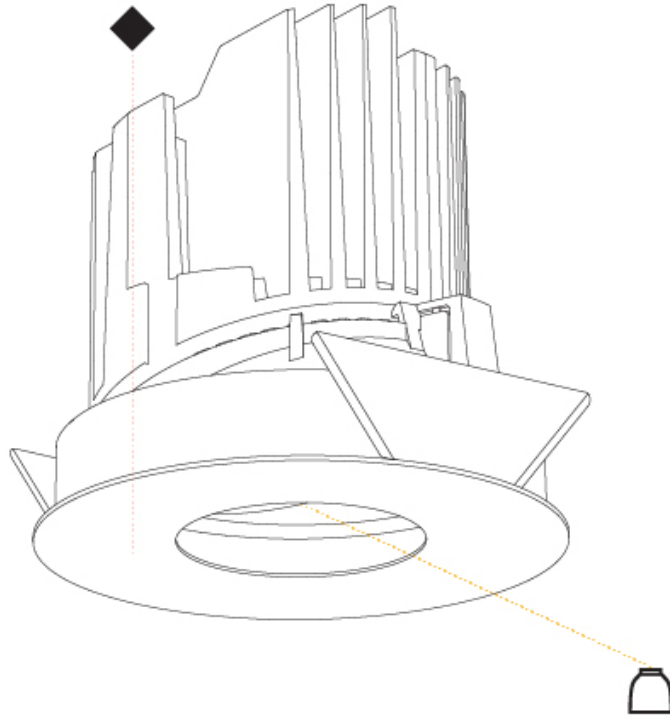

BIONIQ ROUND WALLWASH RECESSED

A37858-

PROJECT

TYPE

SPECIFIER

QUANTITY

DATE

A