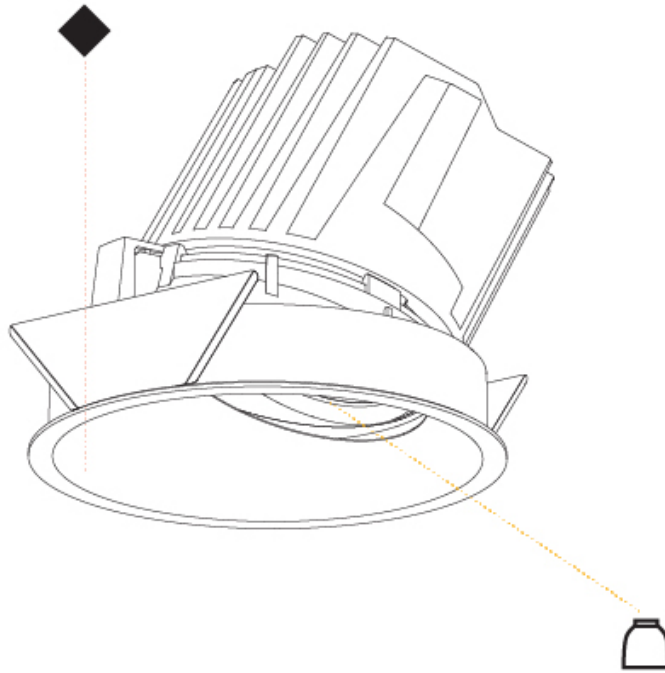

BIONIQ ROUND WALLWASH RECESSED

A35341-

PROJECT

TYPE

SPECIFIER

QUANTITY

DATE