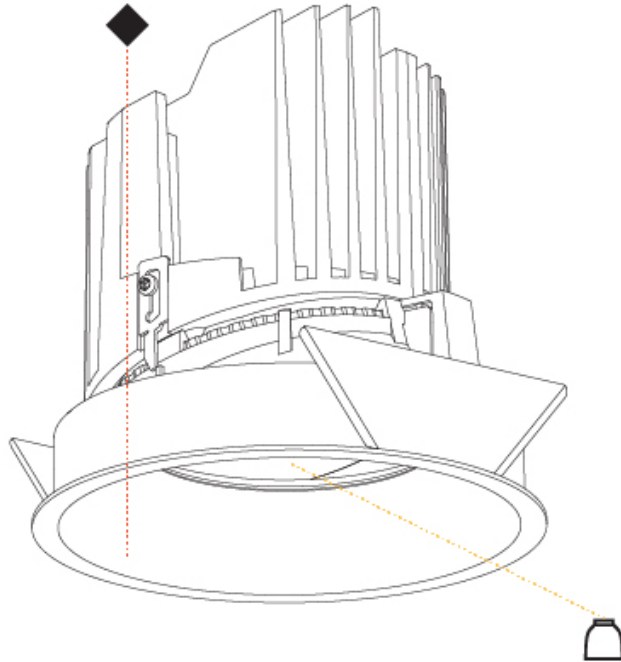

BIONIQ ROUND SEMI ADJUSTABLE RECESSED

A35296-

PROJECT

TYPE

SPECIFIER

QUANTITY

DATE